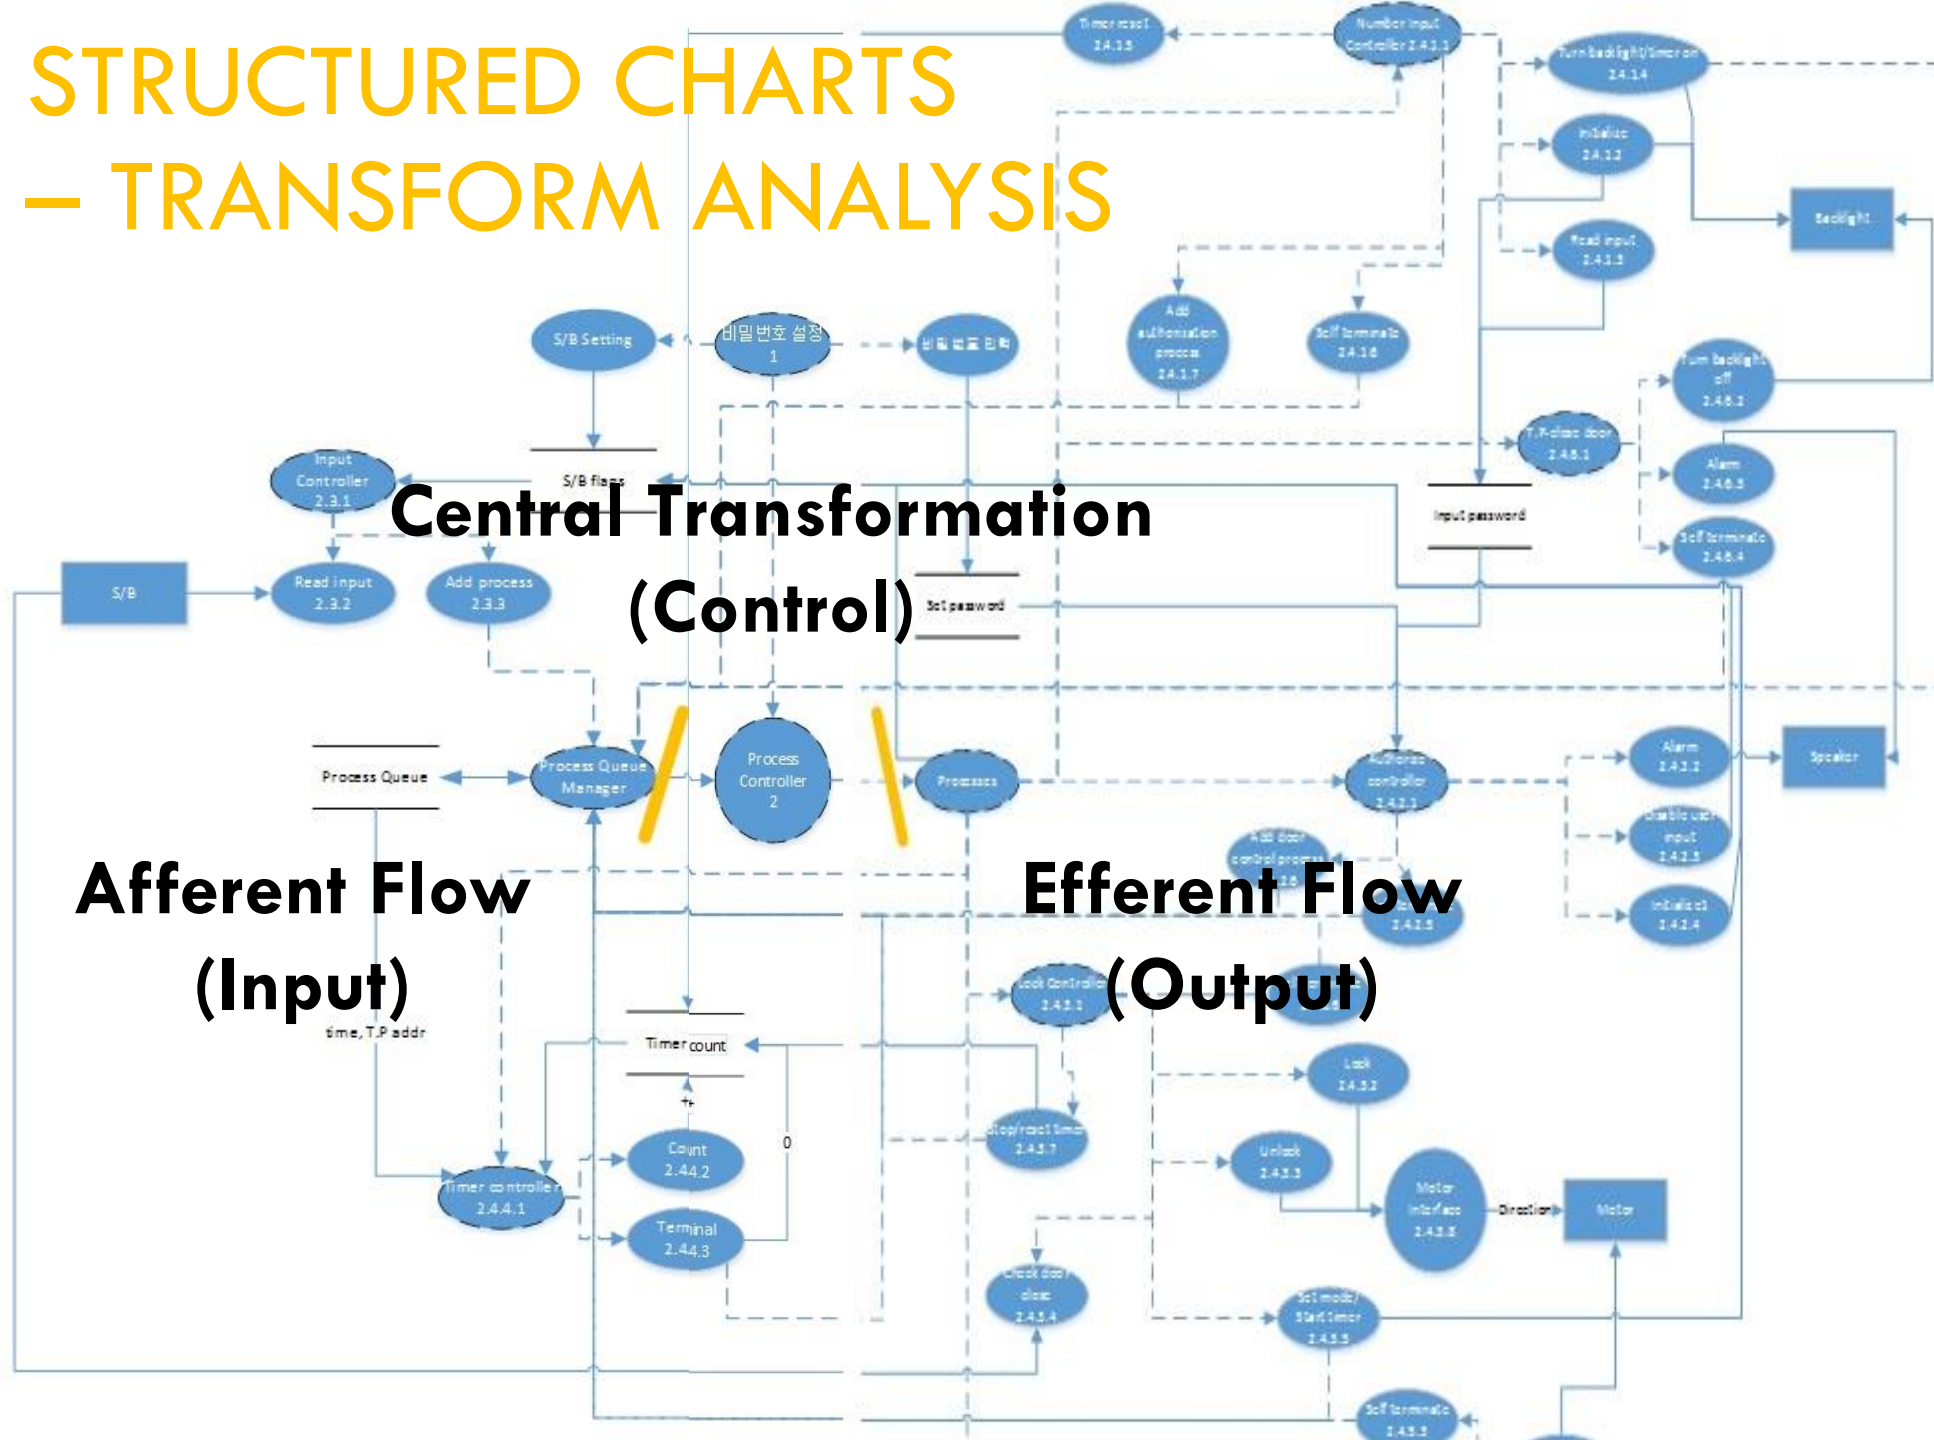

소프트웨어공학개론

ELECTRONIC DOOR LOCK SYSTEM STRUCTURED DESIGN

TEAM #3 : 5BPS

김태현 201211341

송병우 201011338

은다함 201013388

장호성 200611515

CONTENTS

1. Purpose
2. Structured Charts – Transform Analysis
3. Structured Charts – EDLS (Basic)
4. Structured Charts – EDLS (Advanced)

PURPOSE

Electronic Door Lock System에서
사용하는 Software를 구현하기 위한
SD를 설명

STRUCTURED CHARTS – TRANSFORM ANALYSIS

STRUCTURED CHARTS

— EDLS (BASIC)

STRUCTURED CHARTS – EDLS (ADVANCED)