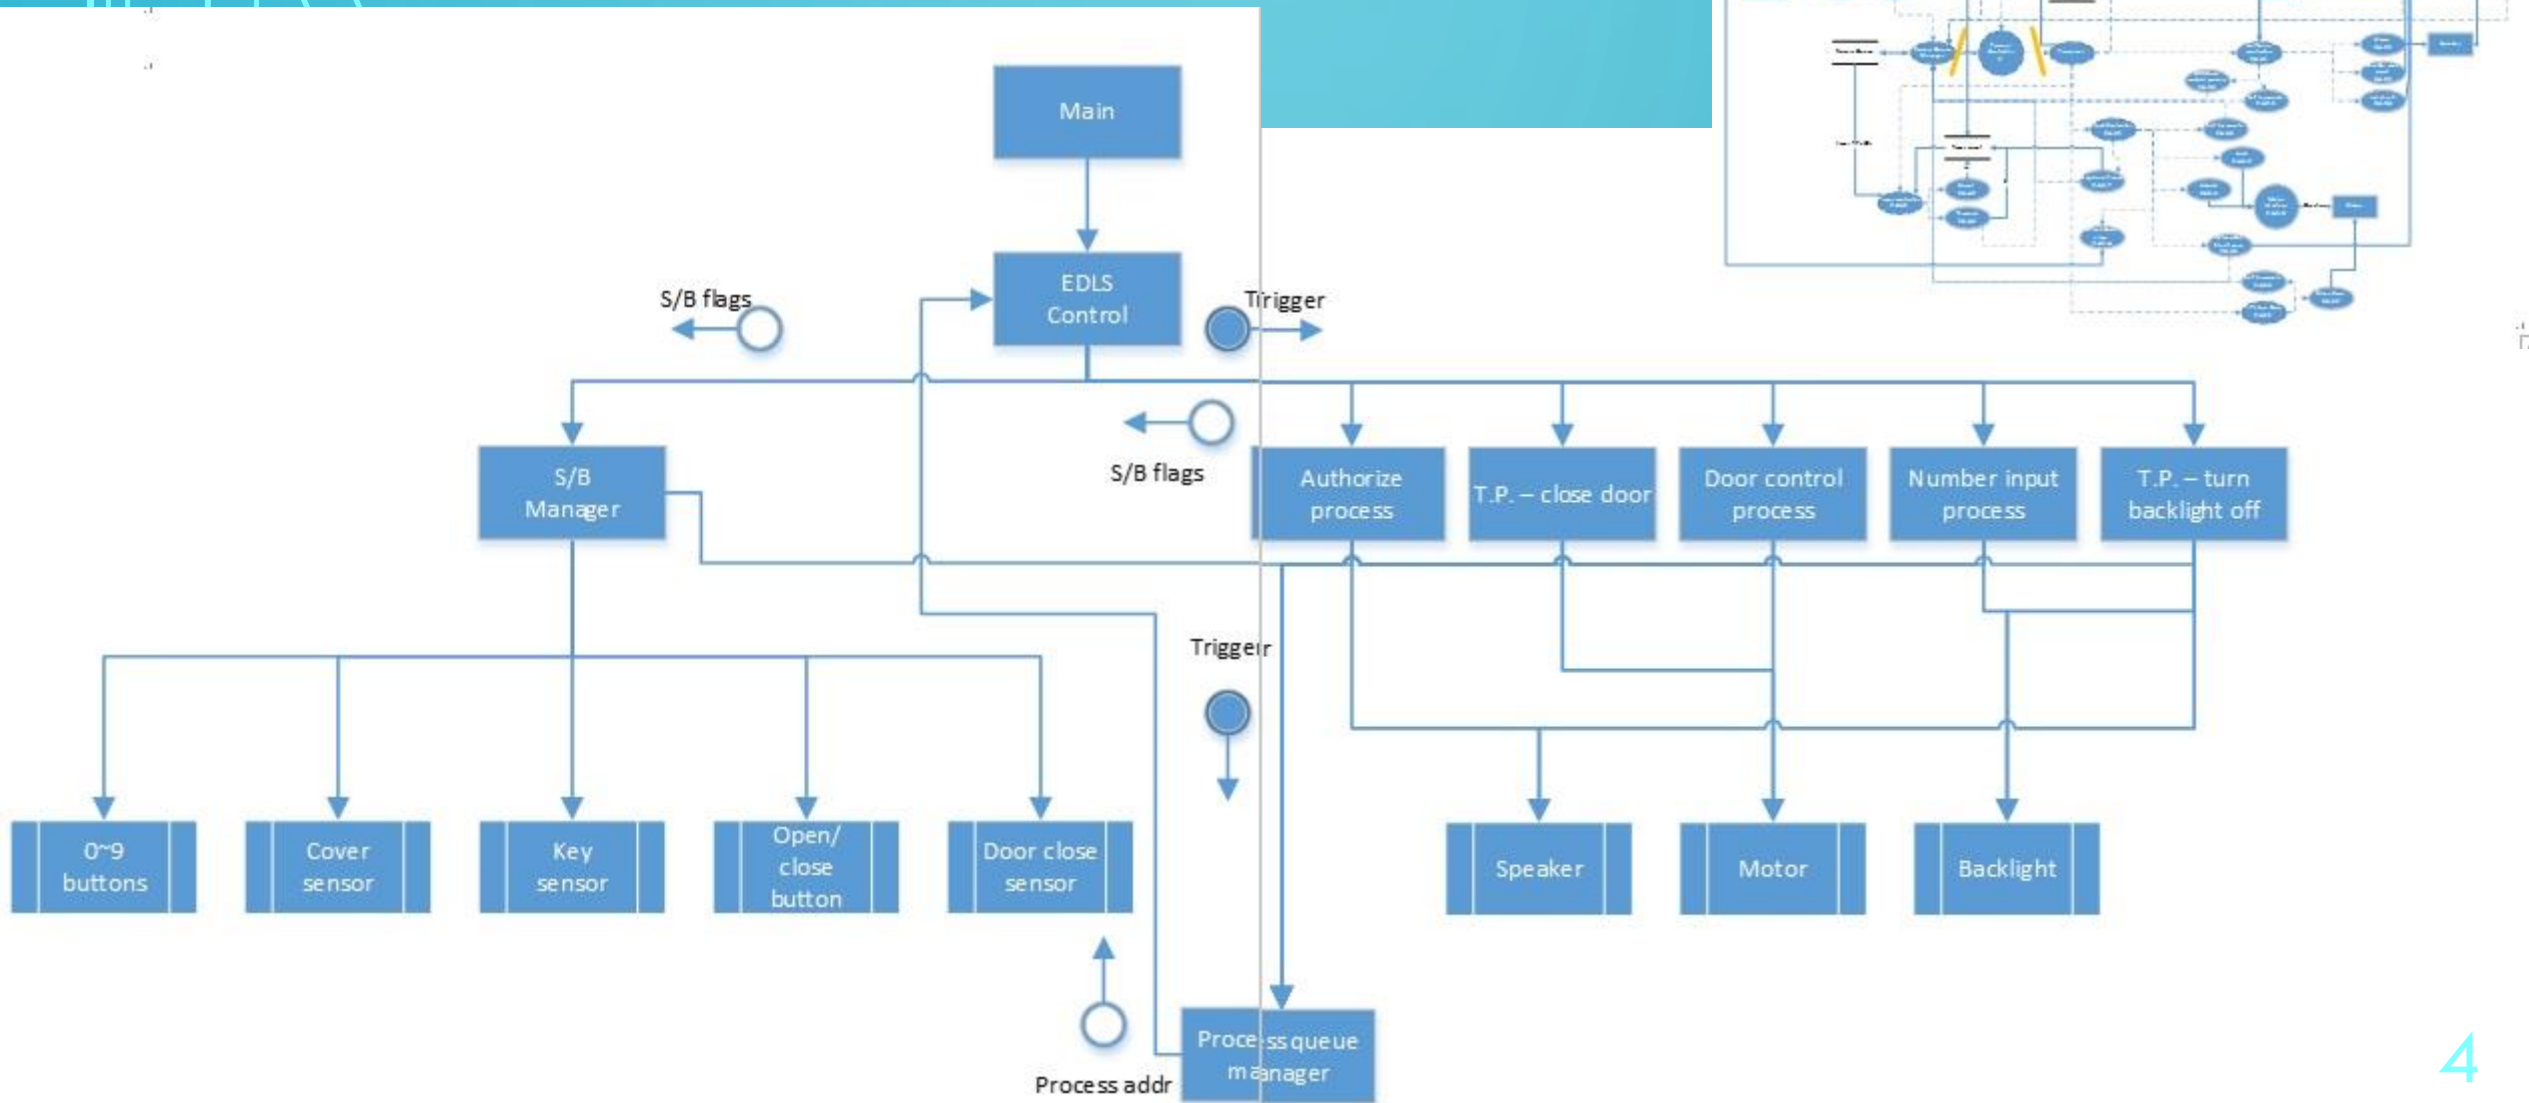

1. Purpose
2. Structured Charts – Transform Analysis
3. Structured Charts – EDLS (Basic)
4. Structured Charts – EDLS (Advanced)

PURPOSE

Electronic Door Lock System에서
사용하는 Software를 구현하기 위한
SD를 설명

STRUCTURED CHARTS – TRANSFORM ANALYSIS

STRUCTURED CHARTS

— EDLS (BASIC)

STRUCTURED CHARTS – EDLS (ADVANCED)