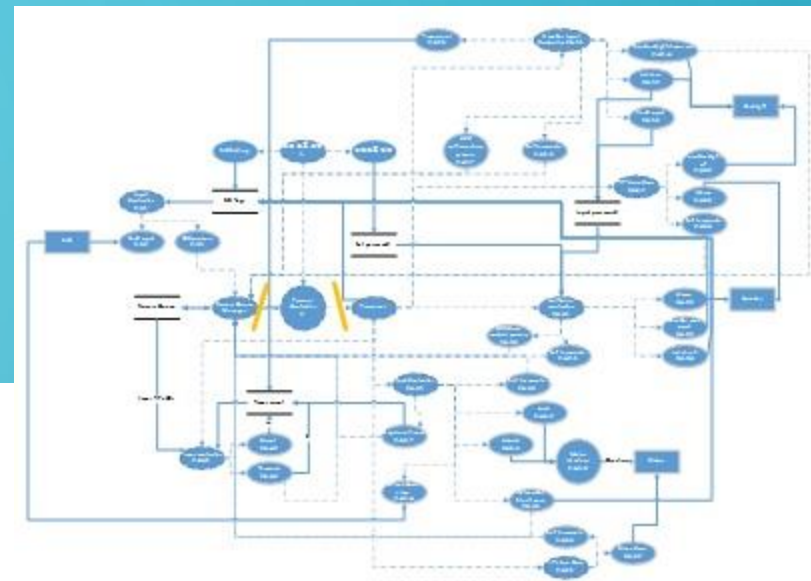

1. Purpose
2. Structured Charts – Transform Analysis
3. Structured Charts – EDLS (Basic)
4. Structured Charts – EDLS (Advanced)

PURPOSE

Electronic Door Lock System에서
사용하는 Software를 구현하기 위한
SD를 설명

STRUCTURED CHARTS – TRANSFORM ANALYSIS

STRUCTURED CHARTS

— EDLS (BASIC)

STRUCTURED CHARTS – EDLS (ADVANCED)